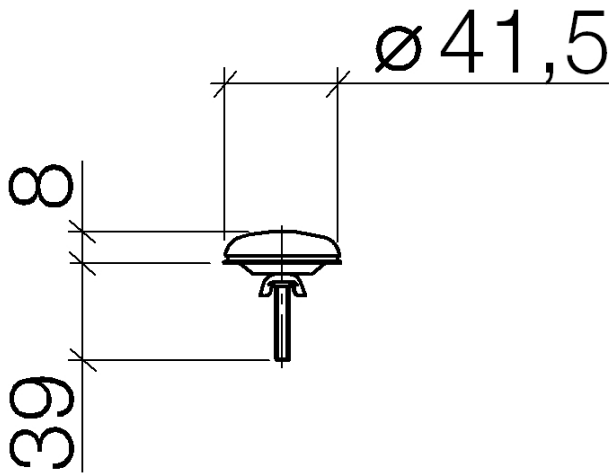

12 715 970

Fits: IMO, LULU, MADISON, MEM, TARA,
CL.1, LISSÉ, VAIA, META, CYO

	Dark Chrome	12 715 970-19
	Chrome	12 715 970-00
	brushed chrome	12 715 970-04
	Brushed Platinum	12 715 970-06
	Platinum	12 715 970-08
	Durabress (23kt Gold)	12 715 970-09
	Light Gold	12 715 970-26
	Brushed Light Gold	12 715 970-27
	Brushed Durabress (23kt Gold)	12 715 970-28
	Matte Black	12 715 970-33
	Brushed Bronze	12 715 970-42
	Brushed Champagne (22kt Gold)	12 715 970-46
	Champagne (22kt Gold)	12 715 970-47
	Brushed Chrome	12 715 970-93
	Brushed Dark Platinum	12 715 970-99

Cover for tap hole - Dark Chrome

IMO

12 715 970

12 715 970

12 715 970

Parts for other
finishes can be found
here: [Chrome](#)